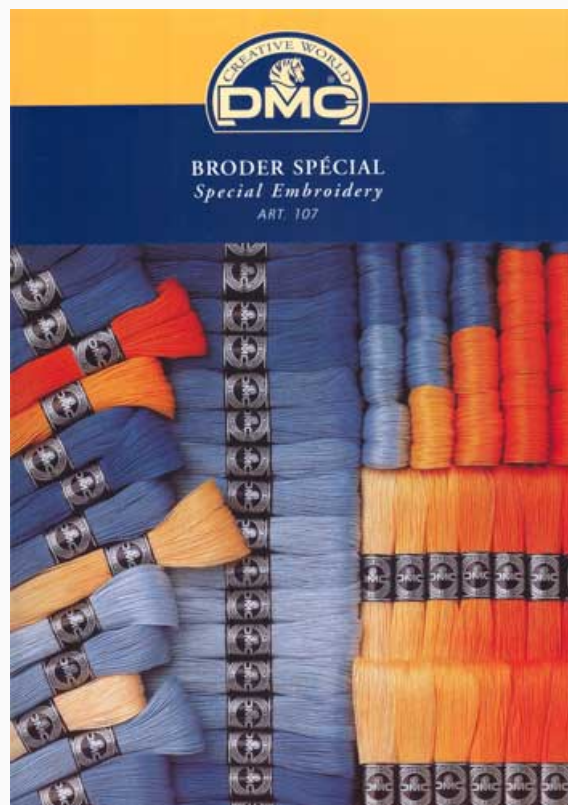

DMC Cotton Broder Shade Card

da: DMC

Modello: chartDMC-W107

Superb quality shade cards containing 2 cm of all of the threads in the DMC "special embroidery" ranges. Perfect for selecting thread colours for your designs and projects.

Price: € 24.40 (incl. VAT)