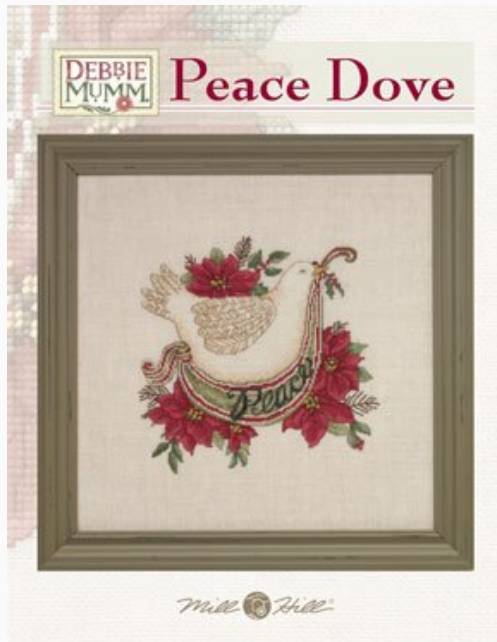

Cross Stitch Charts

Debbie Mumm: Peace Dove

da: Mill Hill

Modello: SCHWIC-DMP005

Debbie Mumm: Peace Dove

Price: € 17.52 (incl. VAT)