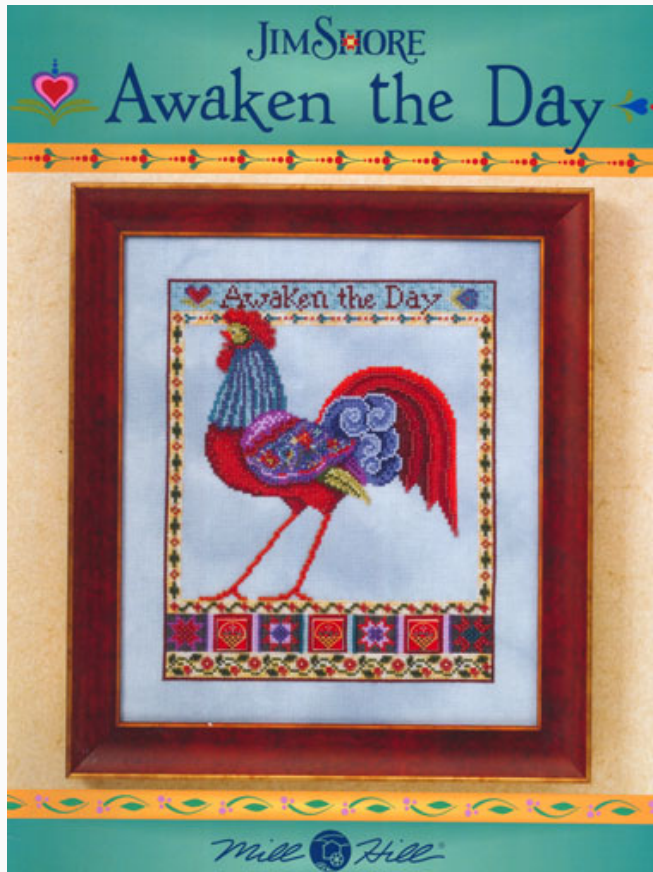

Cross Stitch Charts

Snow Days

da: Mill Hill

Modello: SCHWIC-MHP91

Snow Days

A wonderful collection of Snowman designs charted for cross stitch, which and feature designs using stranded cottons, beads, treasures, buttons and metallic threads. 18 pages.

Cross Stitch Charts

A Treasured Noel

da: Mill Hill

Modello: SCHWIC-MHP49

A Treasured Noel

A lot of project in this booklet dedicated to Christmas Time.

Price: € 11.78 (incl. VAT)

Cross Stitch Charts

Jim Shore: Awaken the Day

da: Mill Hill

Modello: SCHWIC-JSP003

Jim Shore: Awaken the Day

Stitch count: 111 x 138. Size: 20.14cm. x 25.04cm. if stitched on Linen 28ct.

Price: € 13.14 (incl. VAT)

Materials list: In the following page you will find the list of materials needed to complete the work.

Cross Stitch Charts

Debbie Mumm: Summerhill House

da: Mill Hill

Modello: SCHWIC-DMP002

Debbie Mumm: Summerhill House: this primitive house on gentle hilltop with a puppy bounding across the yard features Summer.