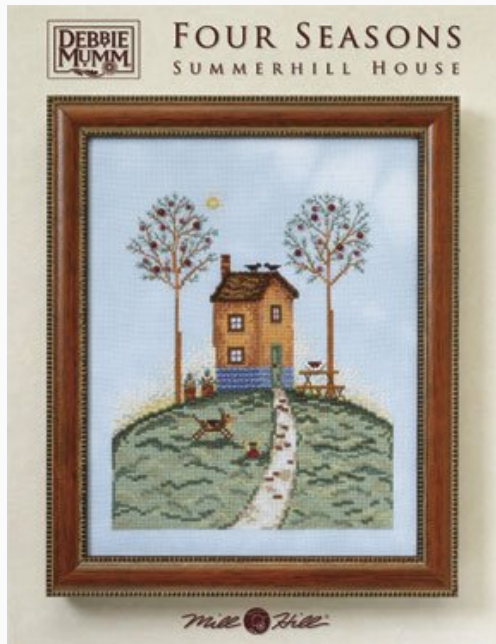

Cross Stitch Charts

Snow Days

da: Mill Hill

Modello: SCHWIC-MHP91

Snow Days

A wonderful collection of Snowman designs charted for cross stitch, which and feature designs using stranded cottons, beads, treasures, buttons and metallic threads. 18 pages.

Cross Stitch Charts

Debbie Mumm: Meadowhill House

da: Mill Hill

Modello: SCHWIC-DMP001

Debbie Mumm: Meadowhill House: this primitive house on gentle hilltop with 2 sheep in the yard features Spring.
Stitch count: 98 x 111.

Cross Stitch Charts

Debbie Mumm: Summerhill House

da: Mill Hill

Modello: SCHWIC-DMP002

Debbie Mumm: Summerhill House: this primitive house on gentle hilltop with a puppy bounding across the yard features Summer.