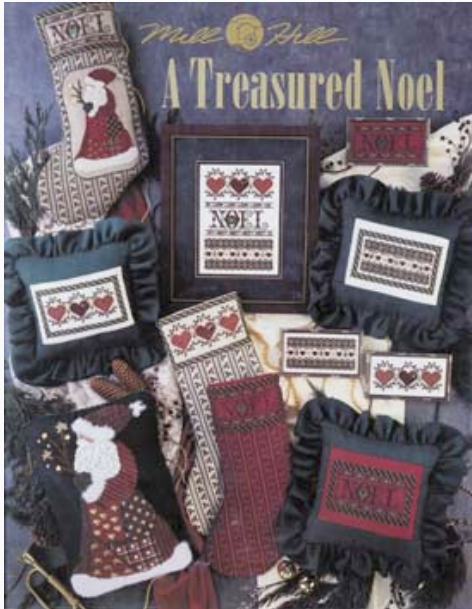

Cross Stitch Charts

A Treasured Noel

da: Mill Hill

Modello: SCHWIC-MHP49

A Treasured Noel

A lot of project in this booklet dedicated to Christmas Time.

Price: € 11.78 (incl. VAT)