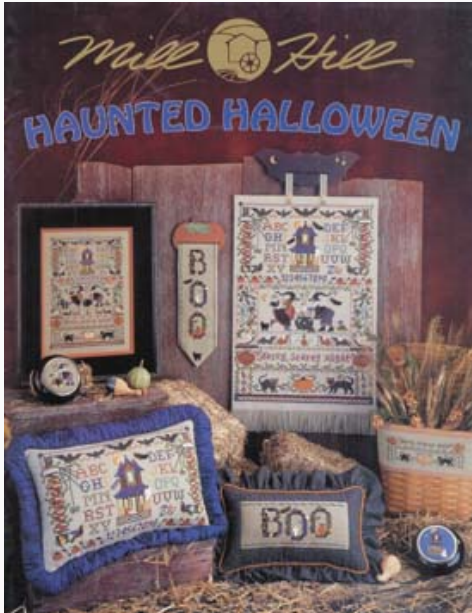

Cross Stitch Charts

Snow Days

da: Mill Hill

Modello: SCHWIC-MHP91

Snow Days

A wonderful collection of Snowman designs charted for cross stitch, which and feature designs using stranded cottons, beads, treasures, buttons and metallic threads. 18 pages.

Cross Stitch Charts

Pumpkin Flight

da: Mill Hill

Modello: LIBWIC-MHP99

Pumpkin Flight

A lot of project in this booklet all based on pumpkin theme by Mill Hill.

Price: € 8.50 (incl. VAT)

Cross Stitch Charts

Haunted Halloween

da: Mill Hill

Modello: LIBWIC-MHP66

Haunted Halloween

A lot of project in this booklet all based on Halloween theme by Mill Hill.

Price: € 6.50 (incl. VAT)

Cross Stitch Charts

Debbie Mumm: Peace Dove