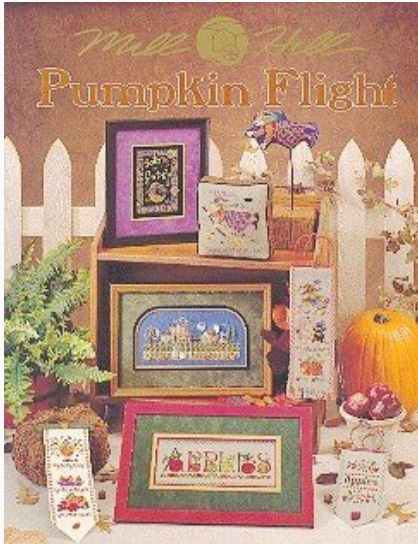

Stitch count: 98 x 118.

Price: € 13.14 (incl. VAT)

Materials list: In the following page you will find the list of materials needed to complete the work.

Materials needed: Debbie Mumm: Oakhill House

	Aida 14 ct. Provence Lavendar		DMC Mouliné 221
	DMC Mouliné 318		DMC Mouliné 347
	DMC Mouliné 414		DMC Mouliné 415
	DMC Mouliné 420		DMC Mouliné 535
	DMC Mouliné 610		DMC Mouliné 816
	DMC Mouliné 833		DMC Mouliné 834
	DMC Mouliné 3024		DMC Mouliné 3042
	DMC Mouliné 3362		DMC Mouliné 3364
	DMC Mouliné 3776		DMC Mouliné 3822
	DMC Mouliné 3823		DMC Mouliné 3863
	DMC Mouliné 3864		00150 Grey Ceylon
	02047 Soft Willow		02075 Grenadine
	03011 Pebble Grey Matte Color		03016 Vanilla Matte Color
	42028 Ginger Gold Luster		42036 Bay Leaf
	12307 Petite Leaves Matte Autumn Topaz		

Cross Stitch Charts

Pumpkin Flight

da: Mill Hill

Modello: LIBWIC-MHP99

Pumpkin Flight

A lot of project in this booklet all based on pumpkin theme by Mill Hill.

Price: € 8.50 (incl. VAT)

Cross Stitch Charts