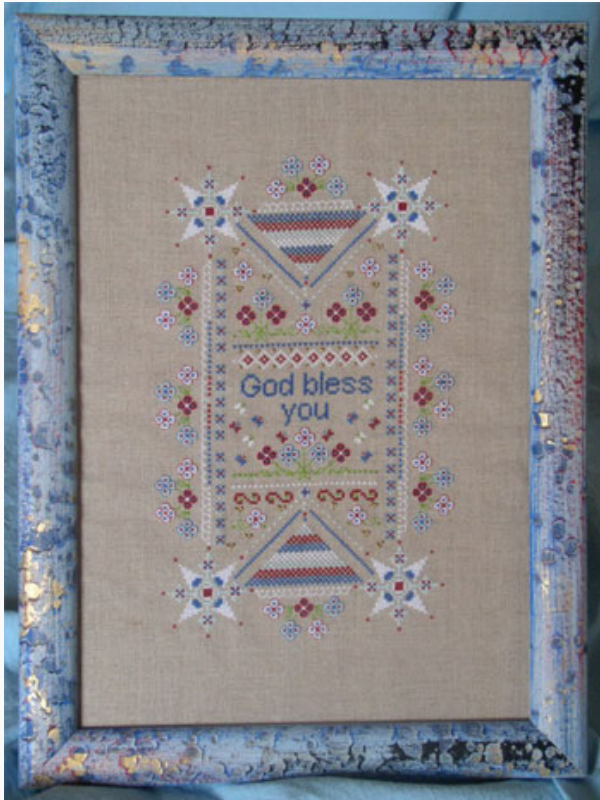

Cross Stitch Charts

Garden Peace

da: Mingiustitch

Modello: SCHMG-GP

From an Italian Designer (Marinella Paoletti) this design with warm colours.

Stitches: 109x175. Dimension: 17,5cm. x 28cm. if stitched on Linen 12thr/cm. fabric.