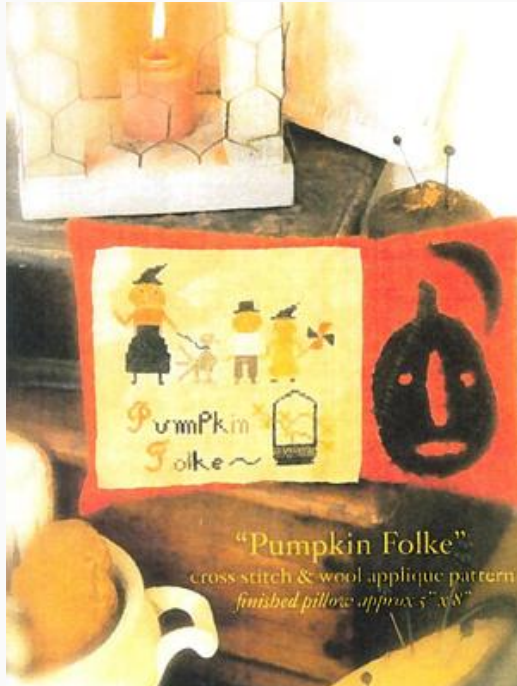

## Cornelia Crow

da: Notforgotten Farm

Modello: SCHHOF14-2231

Cornelia Crow

**Price: € 8.28** (incl. VAT)

Cross Stitch Charts

## My Pretty

da: Notforgotten Farm

Modello: SCHHOF14-2234

My Pretty

**Price: € 8.28** (incl. VAT)

Cross Stitch Charts

## Pumpkin Folke

da: Notforgotten Farm

Modello: SCHHOF14-2233

Pumpkin Folke

**Price: € 8.28** (incl. VAT)

Cross Stitch Charts