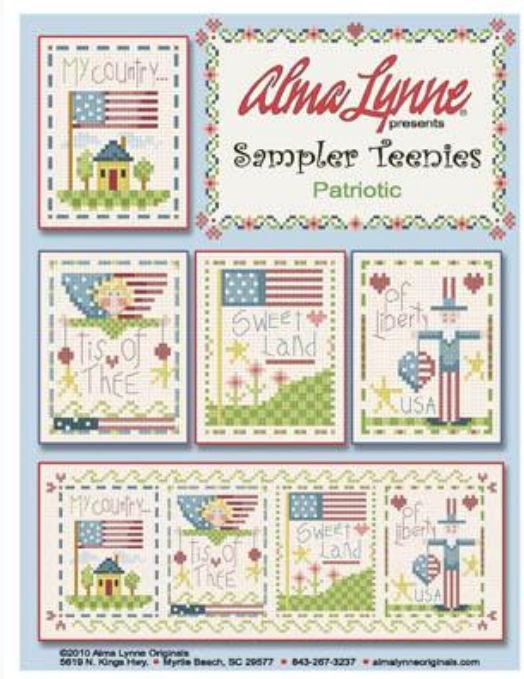

## Baby Dear Sampler

da: Alma Lynne Designs

Modello: SCHHOF10-1461

Lovely cross-stitch chart dedicated to the new baby! Stitch Count: 66 x 121

**Price: € 12.31** (incl. VAT)

Cross Stitch Charts

## Snowflake Snowman Stocking (David)

da: Alma Lynne Designs

Modello: SCHHOF10-1867

Snowflake Snowman Stocking (David)

**Price: € 12.41** (incl. VAT)

Cross Stitch Charts

## Sampler Teenies Patriotic

da: Alma Lynne Designs

Modello: SCHHOF10-2084

Sampler Teenies Patriotic

**Price: € 3.62** (incl. VAT)

Cross Stitch Charts