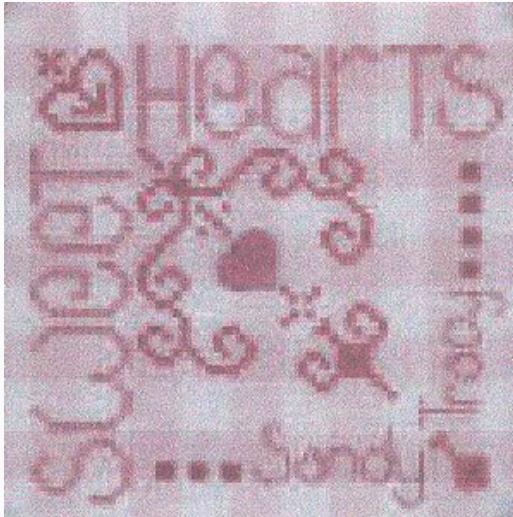

Cross Stitch Charts

Sweethearts

da: San-Man Originals

Modello: SCHWIC-SM8001

Sweethearts

Price: € 5.62 (incl. VAT)