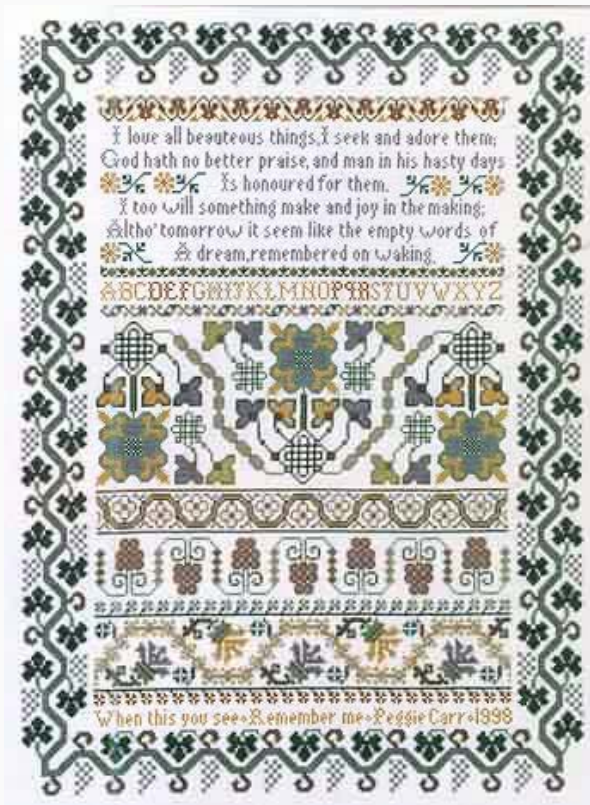

## Strawberry House Sampler (chart)

da: Moira Blackburn

Modello: SCHMB-SHS

Strawberry House Sampler

*Inspired by Samplers admired in Museums, all sampler from Moira Blackburn® are designed with threads and fabric chosen to look aged & authentic.*

## Remember Me (chart)

da: Moira Blackburn

Modello: SCHMB-RMS\_chart

Chart version. Threads and fabrics are not included.

*Inspired by Samplers admired in Museums, all sampler from Moira Blackburn® are designed with threads and fabric chosen to look aged & authentic.*