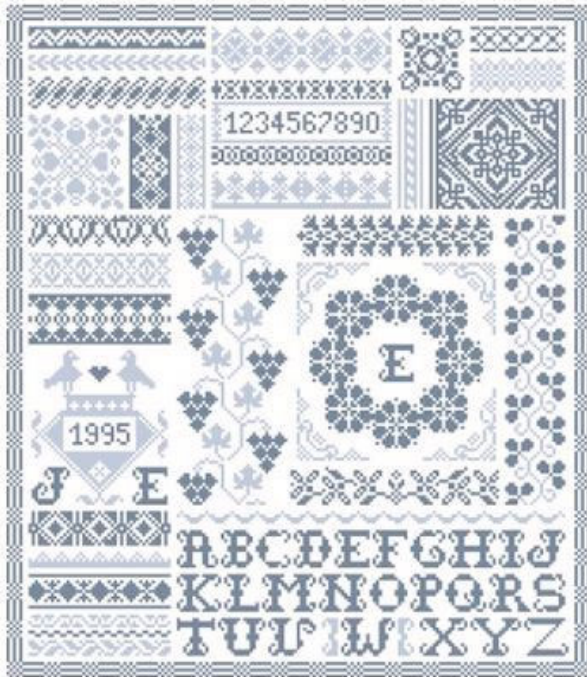

Cross Stitch Charts

Lae Elizabeth

da: Jan Houtman

Modello: SCHECC-JH06

Lae Elizabeth
Stitches 185x214

Price: € 24.08 (incl. VAT)

Materials list: In the following page you will find the list of materials needed to complete the work.