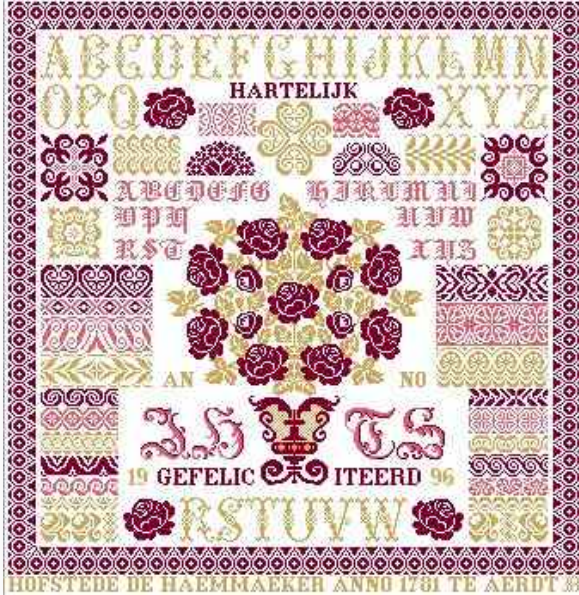

Cross Stitch Charts

The Rose Sampler

da: Jan Houtman

Modello: SCHECC-JH50

The Rose Sampler
stitches 343x333

Price: € 24.63 (incl. VAT)

Materials list: In the following page you will find the list of materials needed to complete the work.