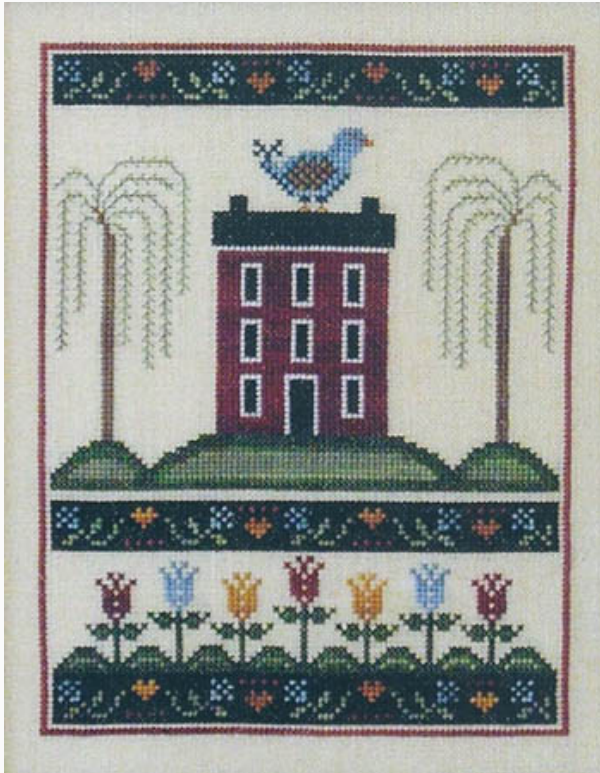

Cross Stitch Charts

Be Ye Kind And True

da: Annie Beez Folk Art

Modello: SCHHOF09-1721

Be Ye Kind And True

Price: € 9.31 (incl. VAT)

Cross Stitch Charts

1808 Pinkeep Trio

da: Annie Beez Folk Art

Modello: SCHHOF09-1477

1808 Pinkeep Trio

Price: € 8.28 (incl. VAT)

Cross Stitch Charts

Colonial Revival

da: Annie Beez Folk Art

Modello: SCHHOF09-1479

Colonial Revival

Price: € 8.28 (incl. VAT)

Cross Stitch Charts

Folk Art Stocking

da: Annie Beez Folk Art

Modello: SCHHOF09-1474

Folk Art Stocking

Price: € 10.34 (incl. VAT)

Cross Stitch Charts

Tulip House

da: Annie Beez Folk Art

Modello: SCHHOF09-1475

Tulip House

Price: € 8.28 (incl. VAT)

Cross Stitch Charts

All Hallows Eve