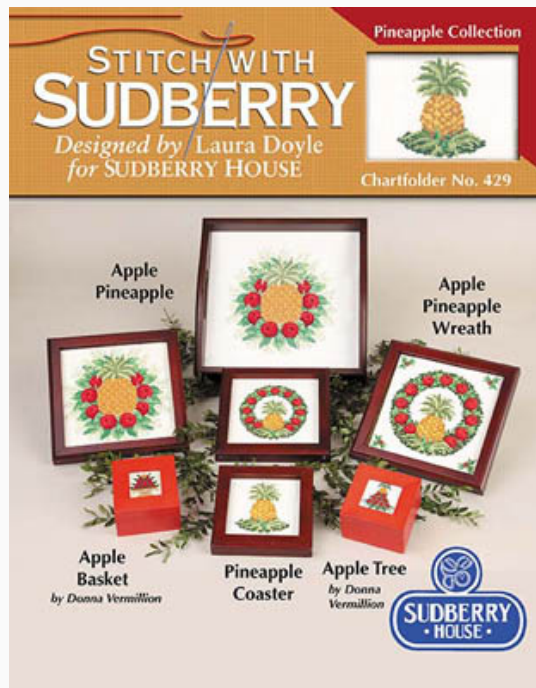

Cross Stitch Charts

Pineapple Collection

da: Sudberry House

Modello: SCHHOF13-1596

Pineapple Collection

Price: € 3.62 (incl. VAT)