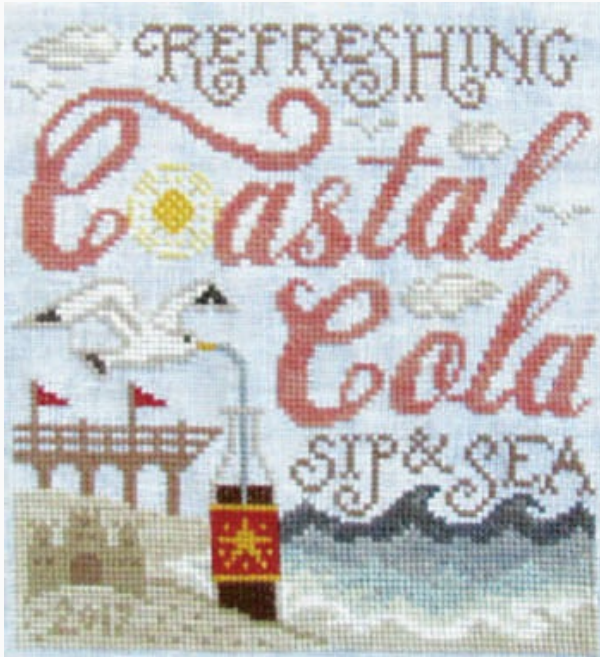

Modello: SCHHOF17-2006

Olivia Ochreleiph
Stitch Count: 123w x 126h

Price: € 11.38 (incl. VAT)

Cross Stitch Charts

Coastal Cola

da: Silver Creek Samplers

Modello: SCHHOF18-1807

Coastal Cola