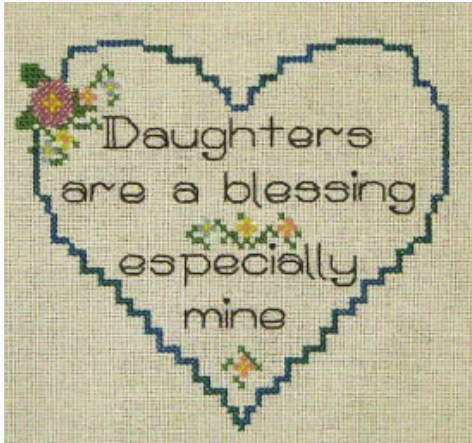

## Daughters

da: The Stitchworks

Modello: SCHHOF09-2428

Daughters

**Price: € 3.11** (incl. VAT)

Cross Stitch Charts