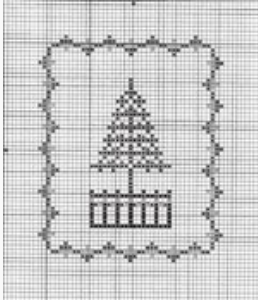

Cross Stitch Charts

Holiday Ornament

da: Annalee Waite Designs

Modello: FREEannalee1

Holiday Ornament - from ANNALEE WAITE DESIGNS

Price: € 0.00 (incl. VAT)