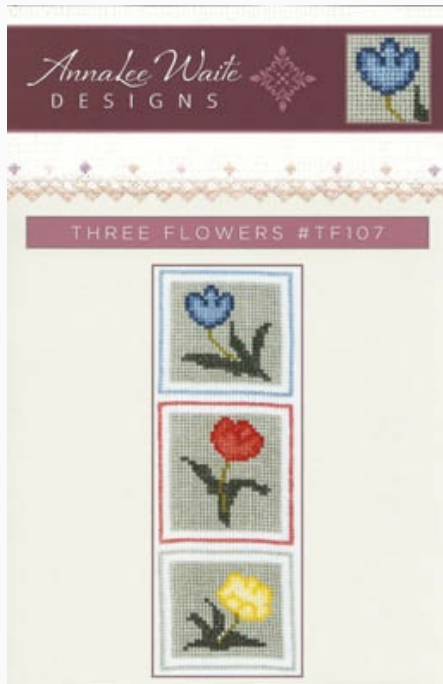

## Rabbit Hop

da: Annalee Waite Designs

Modello: SCHHOF16-1604

Rabbit Hop

**Price: € 10.34** (incl. VAT)

Cross Stitch Charts

## Three Flowers

da: Annalee Waite Designs

Modello: SCHHOF16-1605

Three Flowers

**Price: € 10.34** (incl. VAT)

Cross Stitch Charts