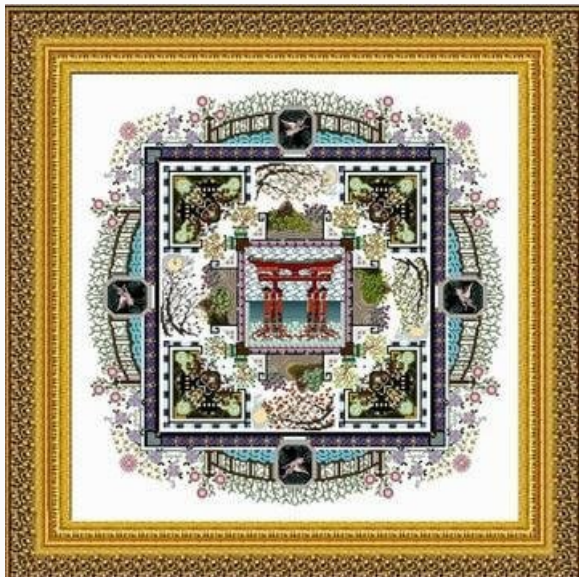

Cross Stitch Charts

Japanese Garden Mandala

da: Martina Rosenberg

Modello: SCHECC-CHAT-049

Japanese Garden Mandala

Price: € 43.05 (incl. VAT)