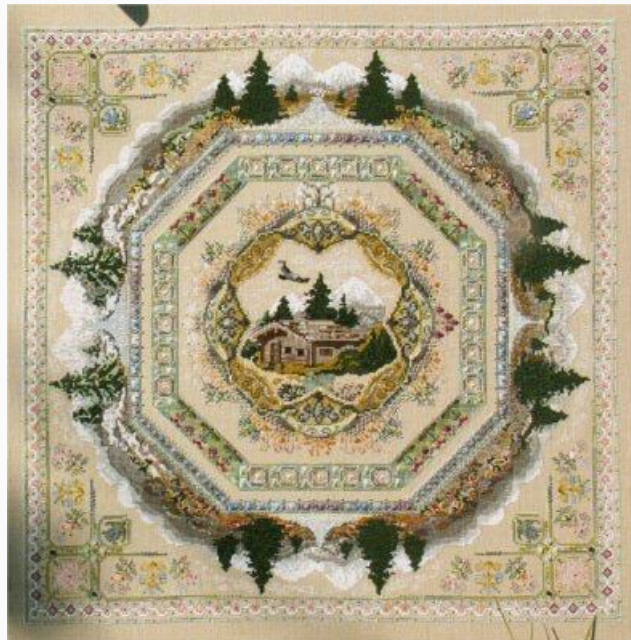

Cross Stitch Charts

Alpine Season Garden

da: Martina Rosenberg

Modello: SCHECC-CHAT-045

Alpine Season Garden
Stitch Count: 290 x 290

Price: € 41.80 (incl. VAT)