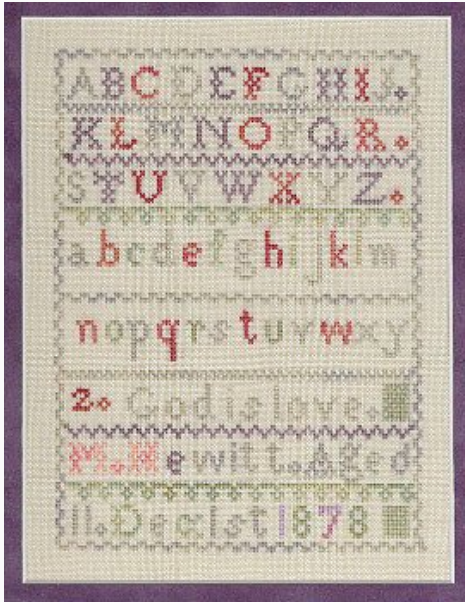

Cross Stitch Charts

Reproduction Sampler

da: Wichelt

Modello: FREEWICMAY-07

Reproduction Sampler

Free Pattern designed by Aniza Azlan

note: for copyrights reasons we send this pattern only as a print copy

Price: € 0.00 (incl. VAT)

Cross Stitch Charts

Black Eyed Susan Fairy

da: Wichelt

Modello: FREEWICJUN-07

Black Eyed Susan Fairy

Free Pattern designed by Pine Glen Designs©

note: for copyrights reasons we send this pattern only as a print copy

Cross Stitch Charts

Turner

da: Wichelt

Modello: FREEWICSEP-08

Turner

Free Pattern designed by Karen E. Dudzinski of Textured Treasures©

note: for copyrights reasons we send this pattern only as a print copy