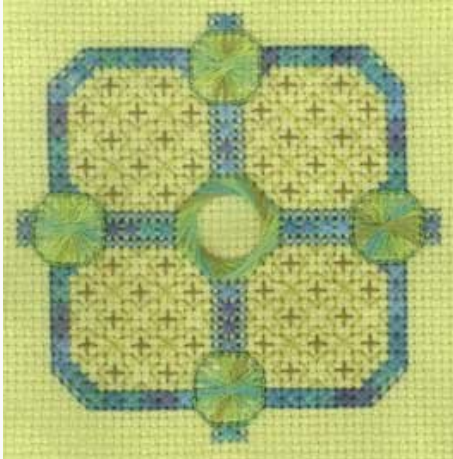

Cross Stitch Charts

Mini Mandala

da: Wichelt

Modello: FREEWICSEP-09

Mini Mandala
Free Pattern

note: for copyrights reasons we send this pattern only as a print copy

Price: € 0.00 (incl. VAT)

Materials list: In the following page you will find the list of materials needed to complete the work.