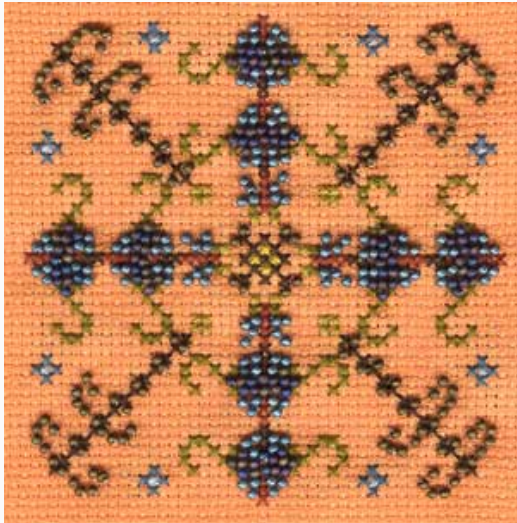

Cross Stitch Charts

Reflections

da: Wichelt

Modello: FREEWICFEB-09

Reflections
Free Pattern

note: for copyrights reasons we send this pattern only as a print copy

Price: € 0.00 (incl. VAT)

Materials list: In the following page you will find the list of materials needed to complete the work.