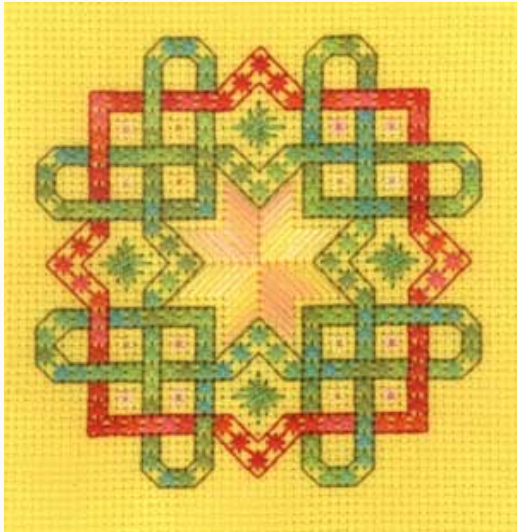

Cross Stitch Charts

Mosaic Knot

da: Wichelt

Modello: FREEWICMAR-09

Mosaic Knot
Free Pattern

note: for copyrights reasons we send this pattern only as a print copy

Price: € 0.00 (incl. VAT)

Materials list: In the following page you will find the list of materials needed to complete the work.