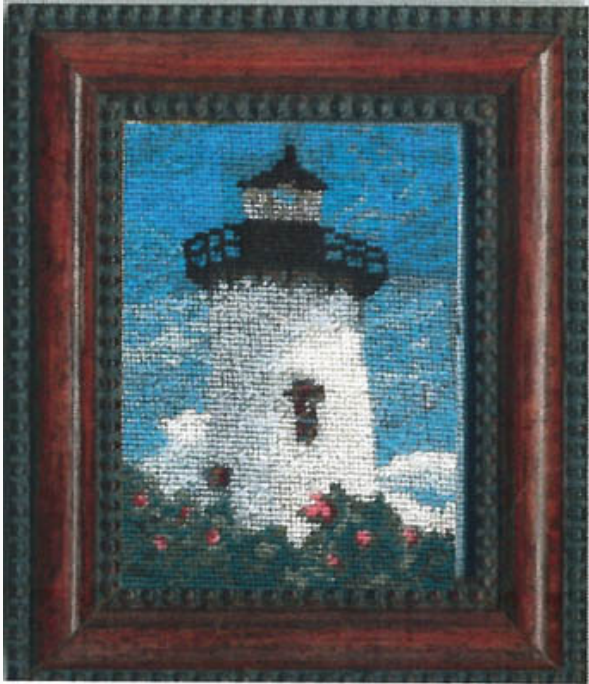

Cross Stitch Charts

Cape Pogue Lighthouse Kit

da: The Sampler Needlework

Modello: SCHHOF12-2334

Cape Pogue Lighthouse Kit

With the chart you will find 40ct. silk gauze, threads and needle.

Stitch Count: 95 x 75

Price: € 20.69 (incl. VAT)

Cross Stitch Charts

East Chop Lighthouse Kit

da: The Sampler Needlework

Modello: SCHHOF12-2332

East Chop Lighthouse Kit
With the chart you will find 40ct. silk gauze, threads and
needle.