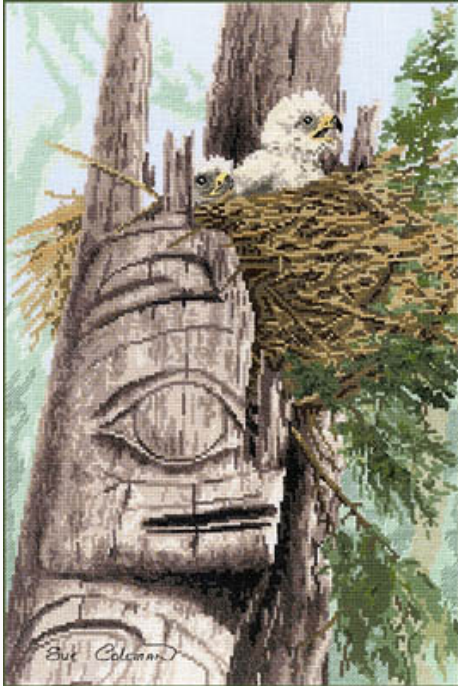

## Dolphins

da: Stitching Studio, The

Modello: SCHHOF13-2834

Dolphins

**Price: € 12.41** (incl. VAT)

Cross Stitch Charts

## Eagle Chicks

da: Stitching Studio, The

Modello: SCHHOF13-2831

Eagle Chicks

**Price: € 16.55** (incl. VAT)

Cross Stitch Charts