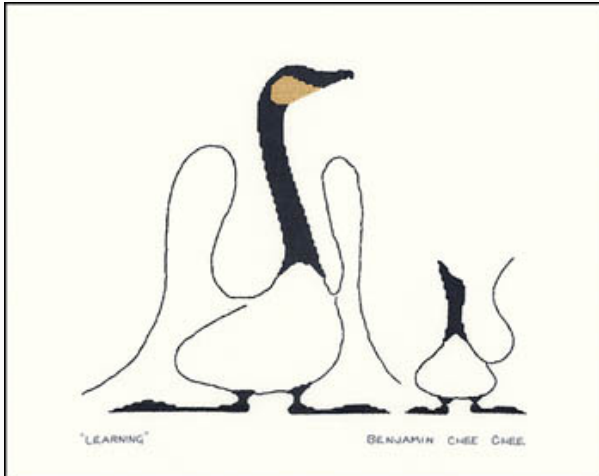

Cross Stitch Charts

Learning

da: Stitching Studio, The

Modello: SCHHOF14-1113

Learning

Price: € 16.55 (incl. VAT)