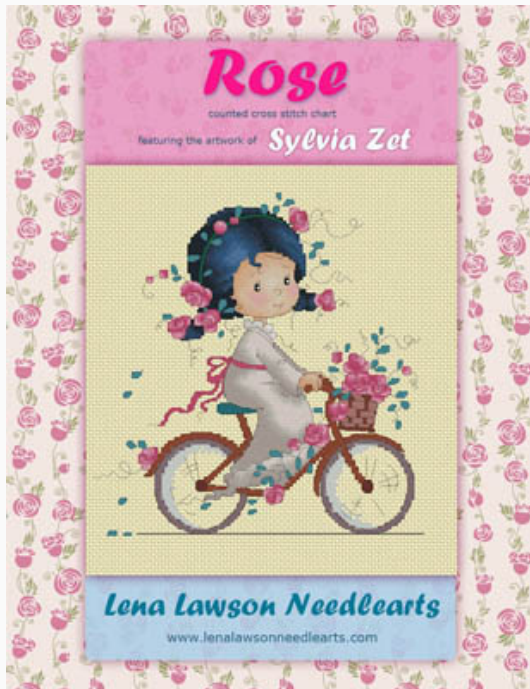

Cross Stitch Charts

Rose (Sylvia Zet)

da: Lena Lawson Needlearts

Modello: SCHHOF15-1044

Rose (Sylvia Zet)

Price: € 13.45 (incl. VAT)