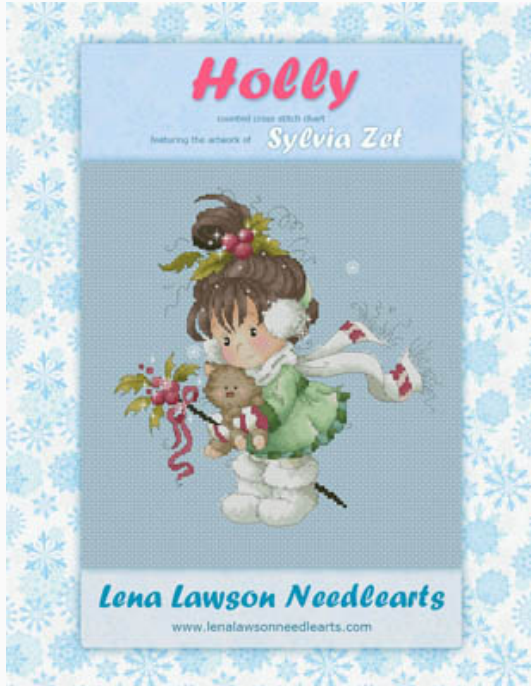

Cross Stitch Charts

Holly (Sylvia Zet)

da: Lena Lawson Needlearts

Modello: SCHHOF15-1042

Holly (Sylvia Zet)

Price: € 13.45 (incl. VAT)