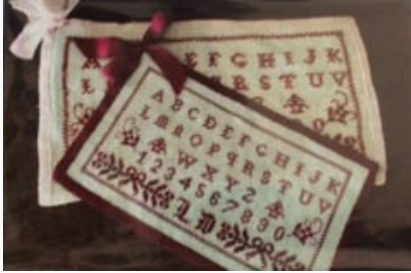

Cross Stitch Charts

Redwork Presentation Sampler

da: Samplers Remembered

Modello: SCHHOF17-1278

Redwork Presentation Sampler

Price: € 12.41 (incl. VAT)