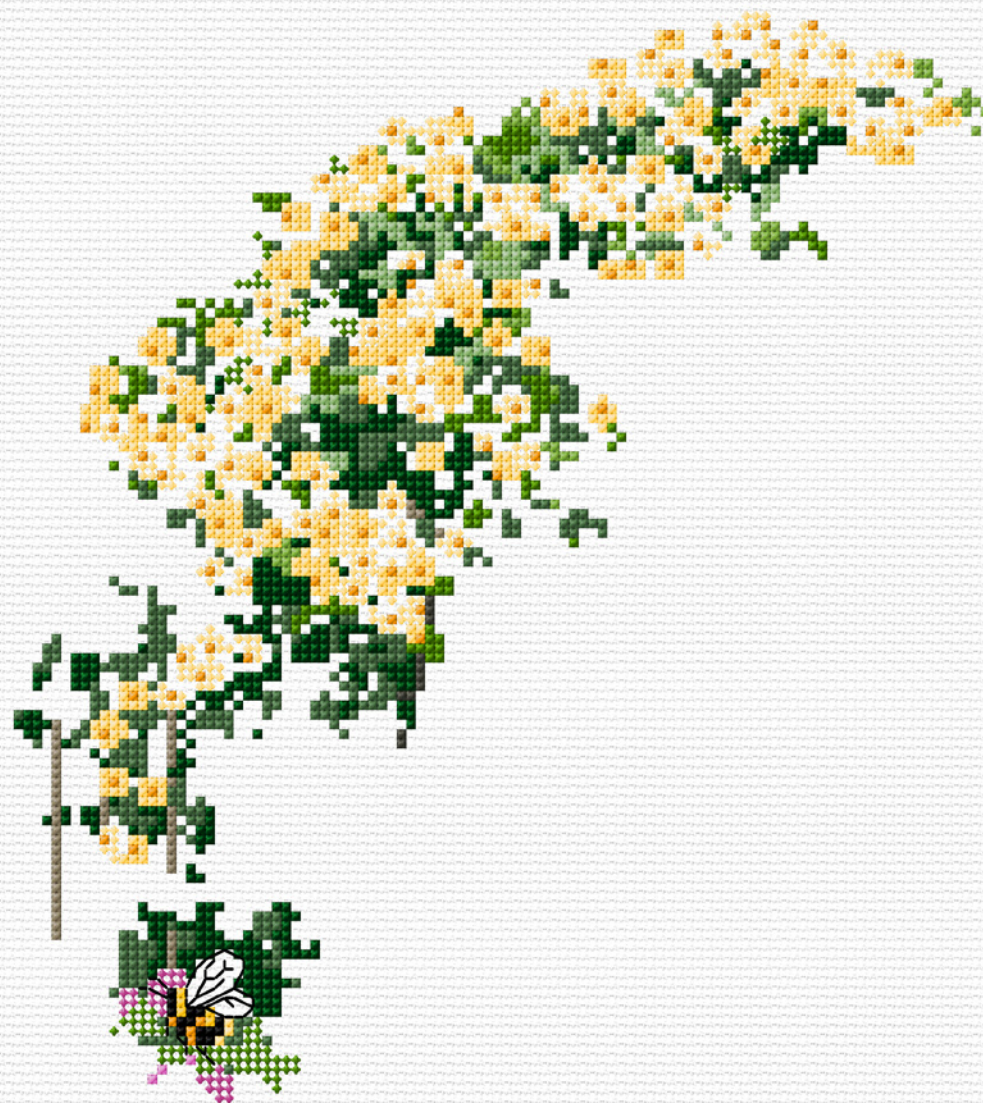

PERMIN

Scandinavian art needlework

90-0835/Part 3

SECRET
STITCH
ALONG