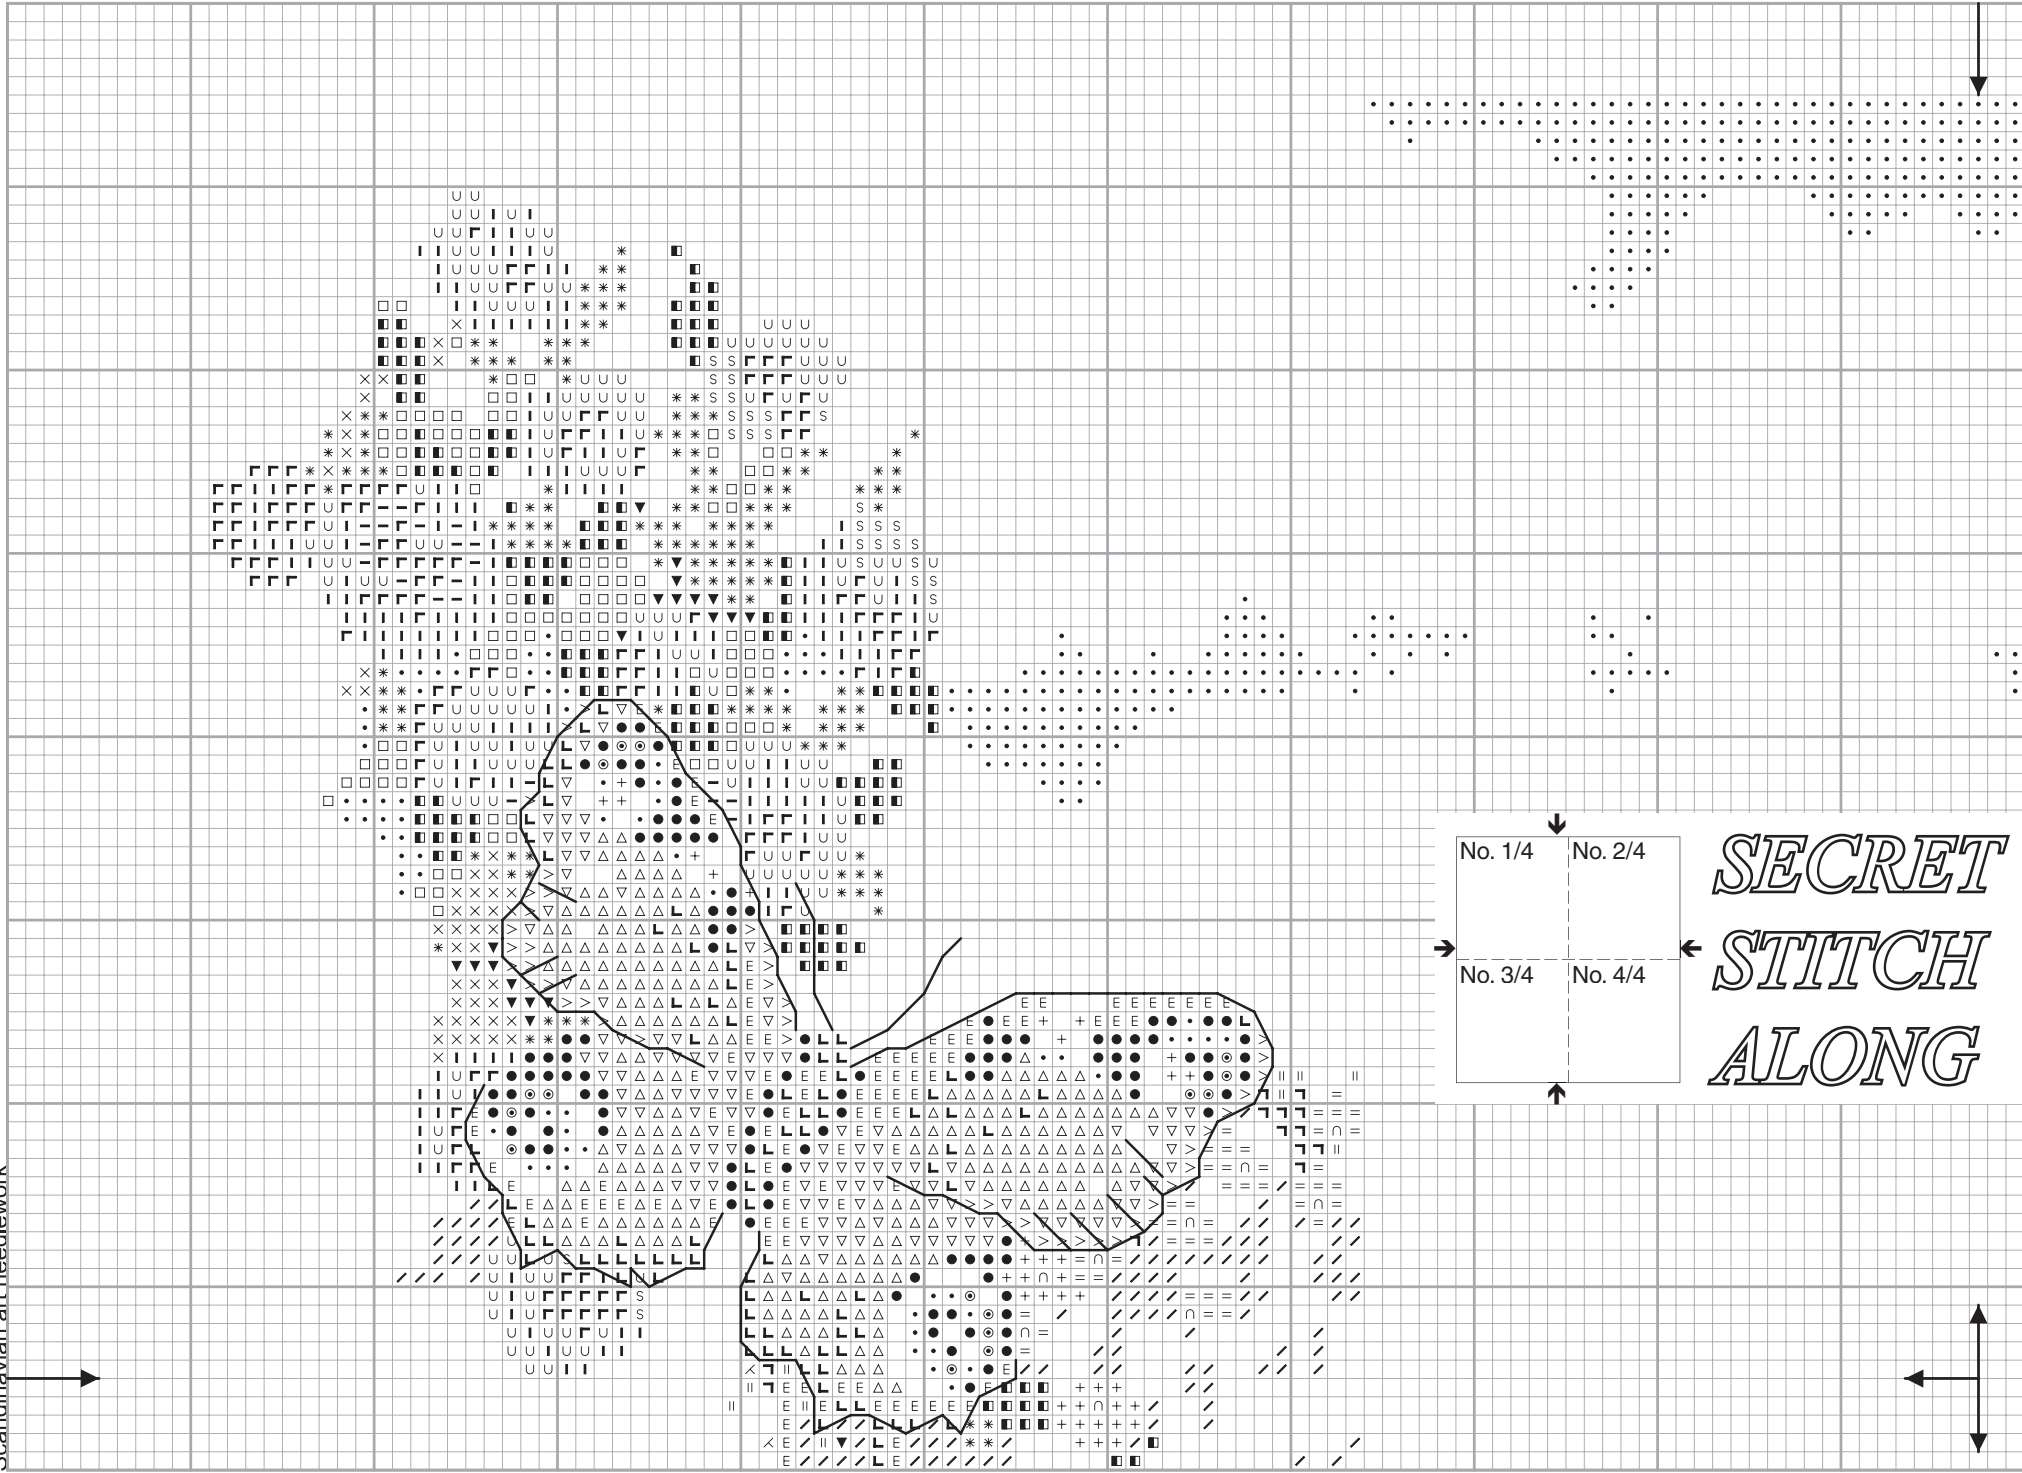

PERMIN
Scandinavian art needlework

90-0835/Part 4

No. 1/4	No. 2/4
No. 3/4	No. 4/4

SECRET
STITCH
ALONG