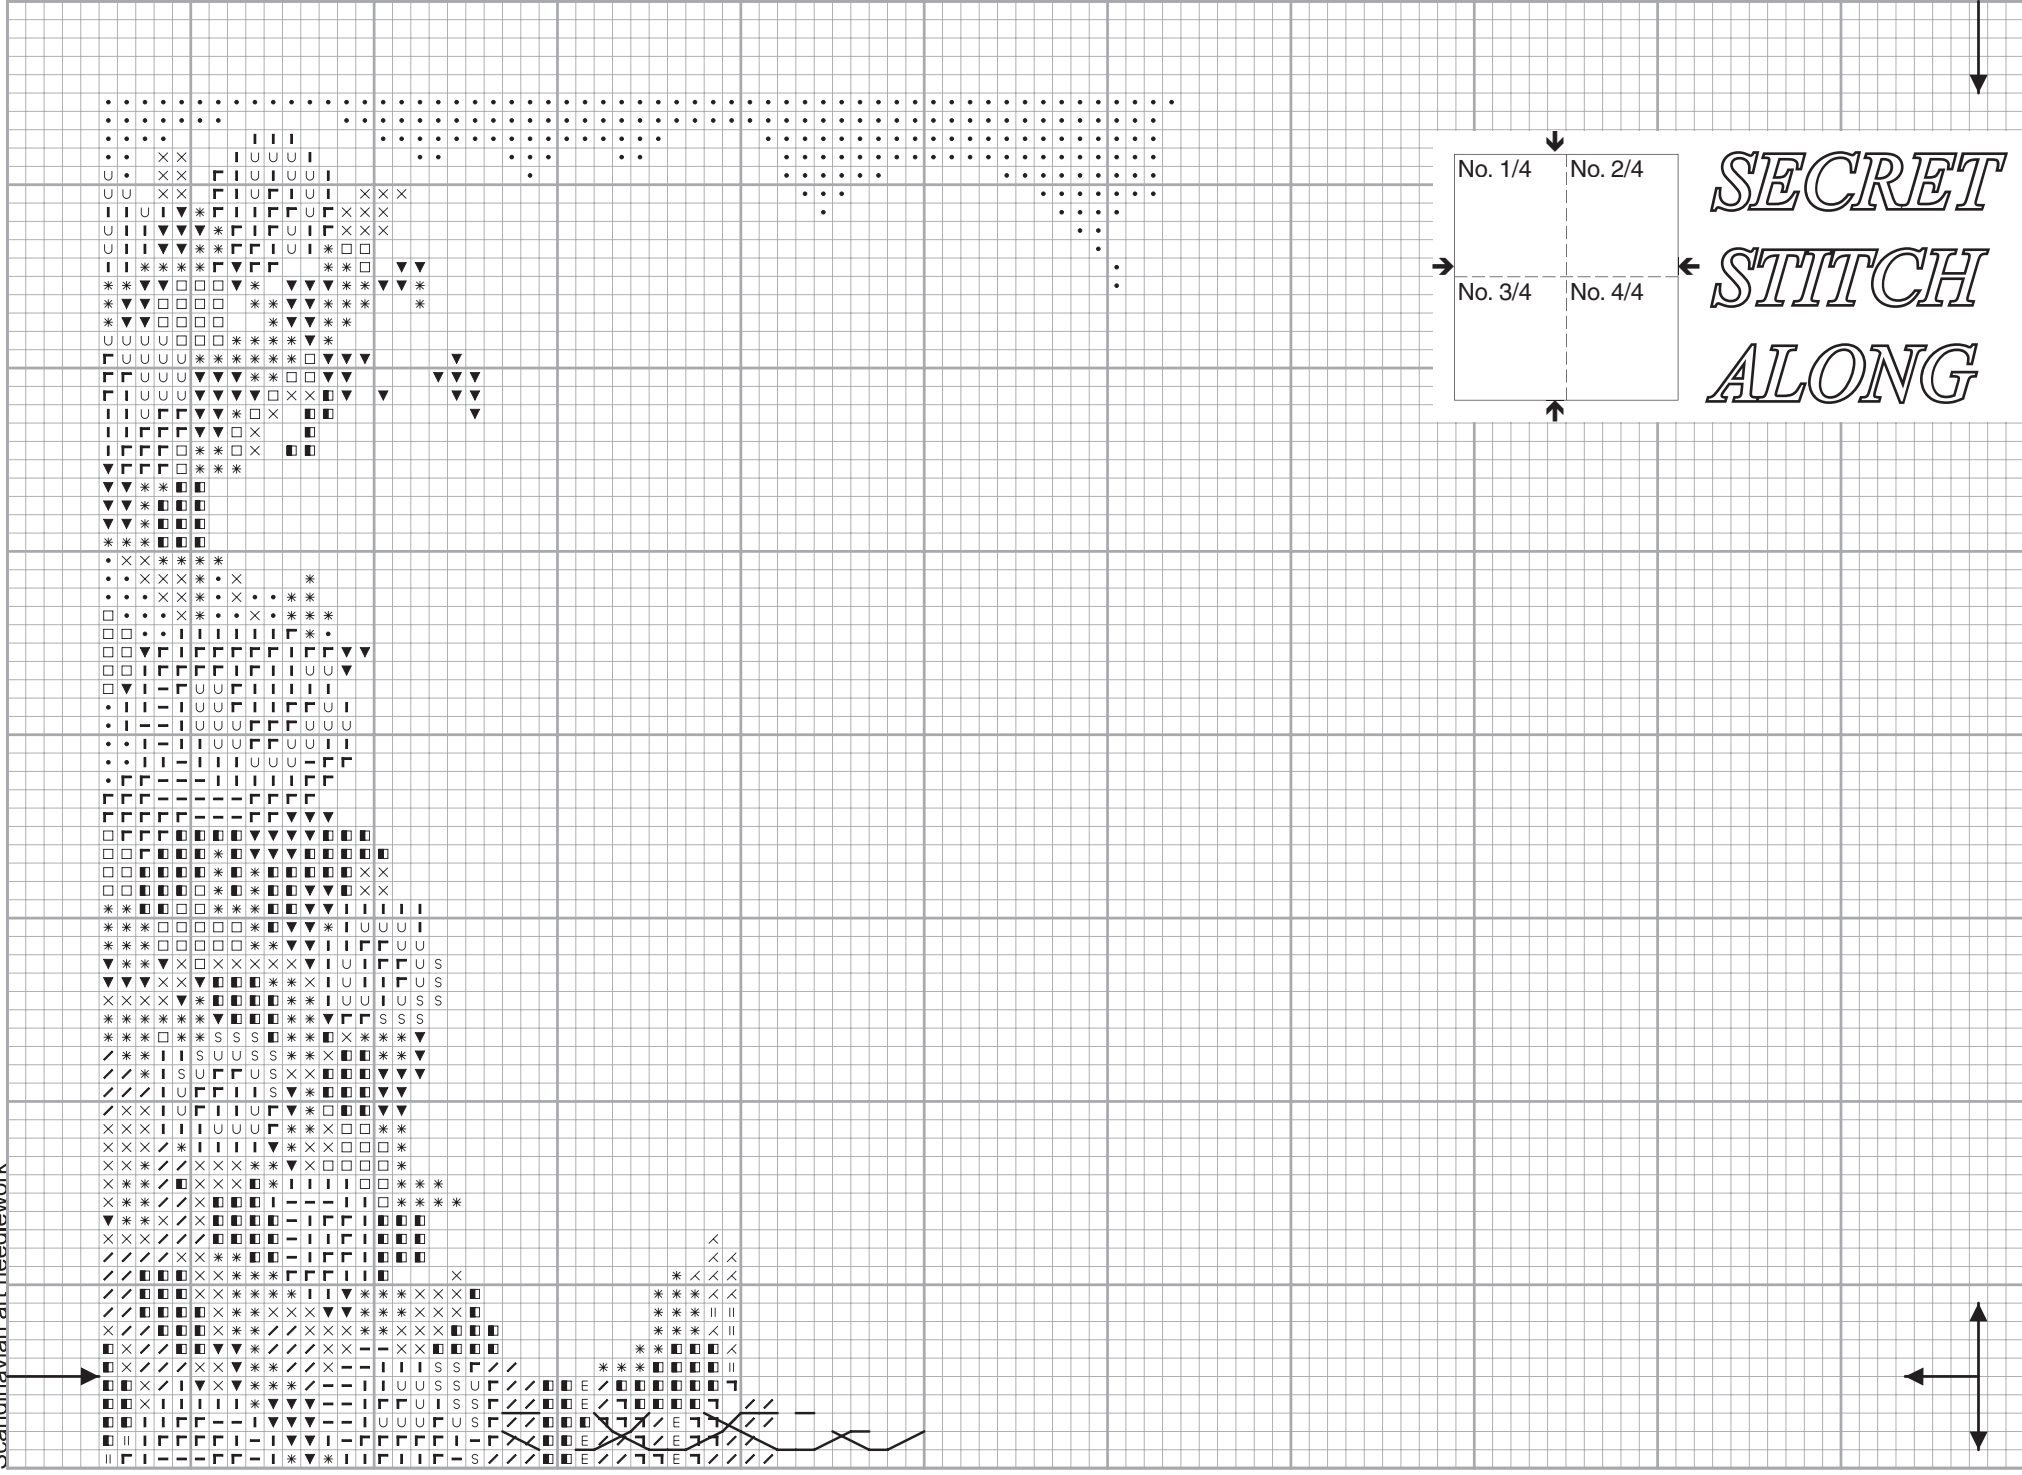

PERMIN 
Scandinavian art needlework
90-0835/Part 5

SECRET
STITCH
ALONG